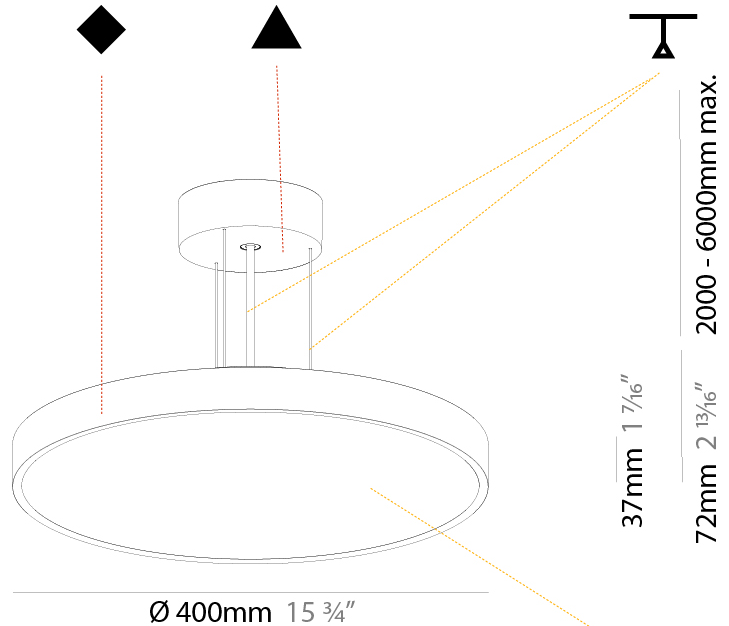

GENERAL

Series: Sign Diva
Subseries: Sign Diva
Brand: Prolicht
Division: Architectural
Mounting Type: Suspension
Mounting Location: Ceiling
Subcategory: Pendant

PHYSICAL

Shape: Round
Diameter (mm): 400
Diameter (in): 15 3/4
Height (mm): 72
Height (in): 2 13/16
Max. Overall Height (mm): 2072
Max. Overall Height (in): 81 7/16
Light Distribution: Direct
Weight (kg): 2.972
Weight (lbs): 6.55

Diffuser: PMMA - Opal / Micro-Prism / Sparkling Secret / Vintage Industrial with Shine Ring

Fixture Finish: SSR / BKV / CWI / CRY / HAB / UFT / ITA / RUA / FTG / MYG / LOD / PUS / FRO / FUP / KIA / POP / BLS / SPG / MEY / GOH / GUM / CHC / COM / ABZ / JAG / OBR / MOS / ROR

Fixture Material: Extruded Aluminum / Steel

Cable Details: 2000mm or 6000mm Transparent Cable

ELECTRICAL

Lamp Type: LED (Zhaga Standard)
Input Wattage (W): 19.8
Total Output Wattage (W): 16
Dimming: Tri-Mode (Non-Dimming and Phase Dimming (120Vac only) and 0-10V Dimming)
Driver Included: Yes
Driver Location: Integrated
Driver Type: Constant Current - Universal
Driver Class: Class 2
Input Voltage (V): 120 - 277
Constant Current (MA): 500

LED

Color Temperature (°K): 2700 / 3000 / 3500 / 4000
Max. Delivered Lumen (lm): 1160 / 1733 / 1741 / 1776
CRI: >90 CRI
Lamp Life (hrs): 50000

OPTICAL

RATINGS AND CERTIFICATIONS

Certified By: Certified for North American Standards
IP rating: IP20

PROJECT	_____
TYPE	_____
SPECIFIER	_____
QUANTITY	_____
DATE	_____